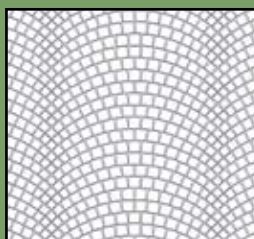

CUBICO® IRREGULAR CREATIVITY

CUBICO® IRREGULAR is a particular selection of porphyry cubes produced by the splitting – through special Steinex trances – of raw natural slabs. The cobbles are cube shaped with non orthogonal faces and the sides may be not perfectly square. They may be laid in a large variety of patterns such as overlapping arcs, peacock tails or fans, concentric circles or parallel rows. CUBICO® IRREGULAR is produced in different sizes, which can be used according to the application of the building element. Cubes 4x6 cm and 6x8 cm are generally used for pedestrian and/or light vehicle traffic areas, while 8x10 cm are used for heavy vehicle traffic areas.

Dimension in cm	Thickness in cm	Weight kg/m²	m²/Ton	Colour
4 x 6	4 - 6	100	10	A-B-C-D
6 x 8	6 - 8	135	7,5	A-B-C-D
8 x 10	8 - 10	190	5,30	A-B-C-D

PORFIDI INTERNATIONAL S.r.l.

Frazione Mochena 4/A - 38045 Civezzano (TN) - ITALY

Tel: +39 0461 857511 - Fax: +39 0461 858988

e- mail: info@porfidiinternational.com

www.porfidiinternational.com